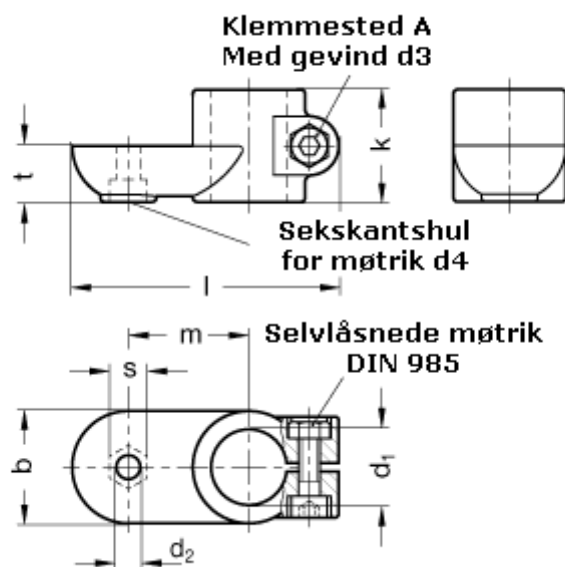

Article number: 20274B50OZ2BL

Description: E+G Swivel clamp connector  
GN274-B50-OZ-2-BL

## Measures

b = 65	s = 17
d1 = B50	t = 32.5
d2 = 10.5	
d3 = M10	
d4 = M10	
k = 65	
l = 148	
m = 70	